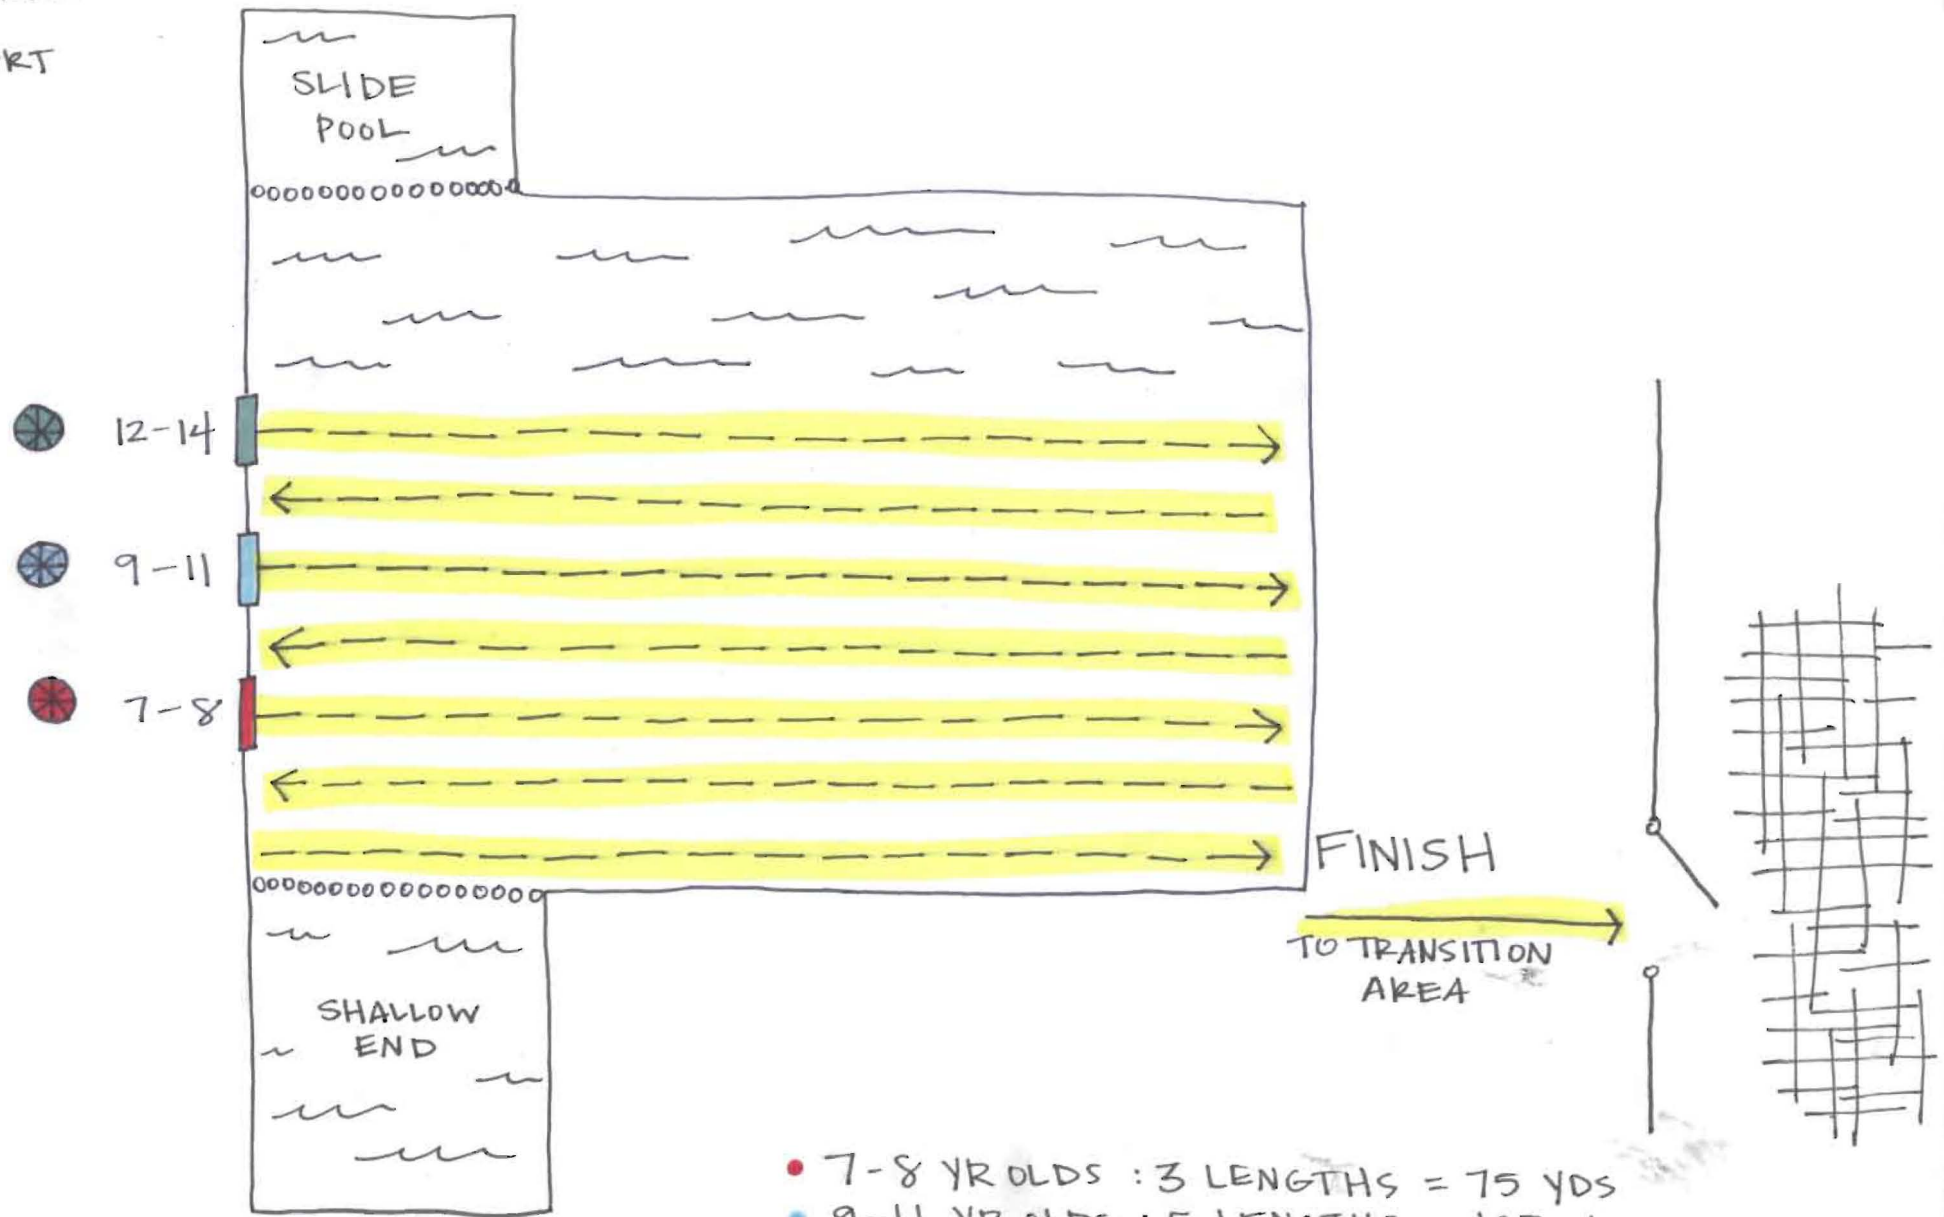

SWIM MAP Finley Frenzy

TRANSITION
AREA

START

- 7-8 YR OLDS : 3 LENGTHS = 75 YDS
- 9-11 YR OLDS : 5 LENGTHS = 125 YDS
- 12-14 YR OLDS : 7 LENGTHS = 175 YDS

BIKE MAP FINLEY FRENZY

TRANSITION
AREA

↪ TURN AROUND

START/FINISH

RUN MAP Finley Frenzy

TRANSITION
AREA

● START

- 7-8 YR OLDS : 2 LAPS = 1/2 MILE
- 9-11 YR OLDS : 3 LAPS = 3/4 MILE
- 12-14 YR OLDS : 4 LAPS = 1 MILE