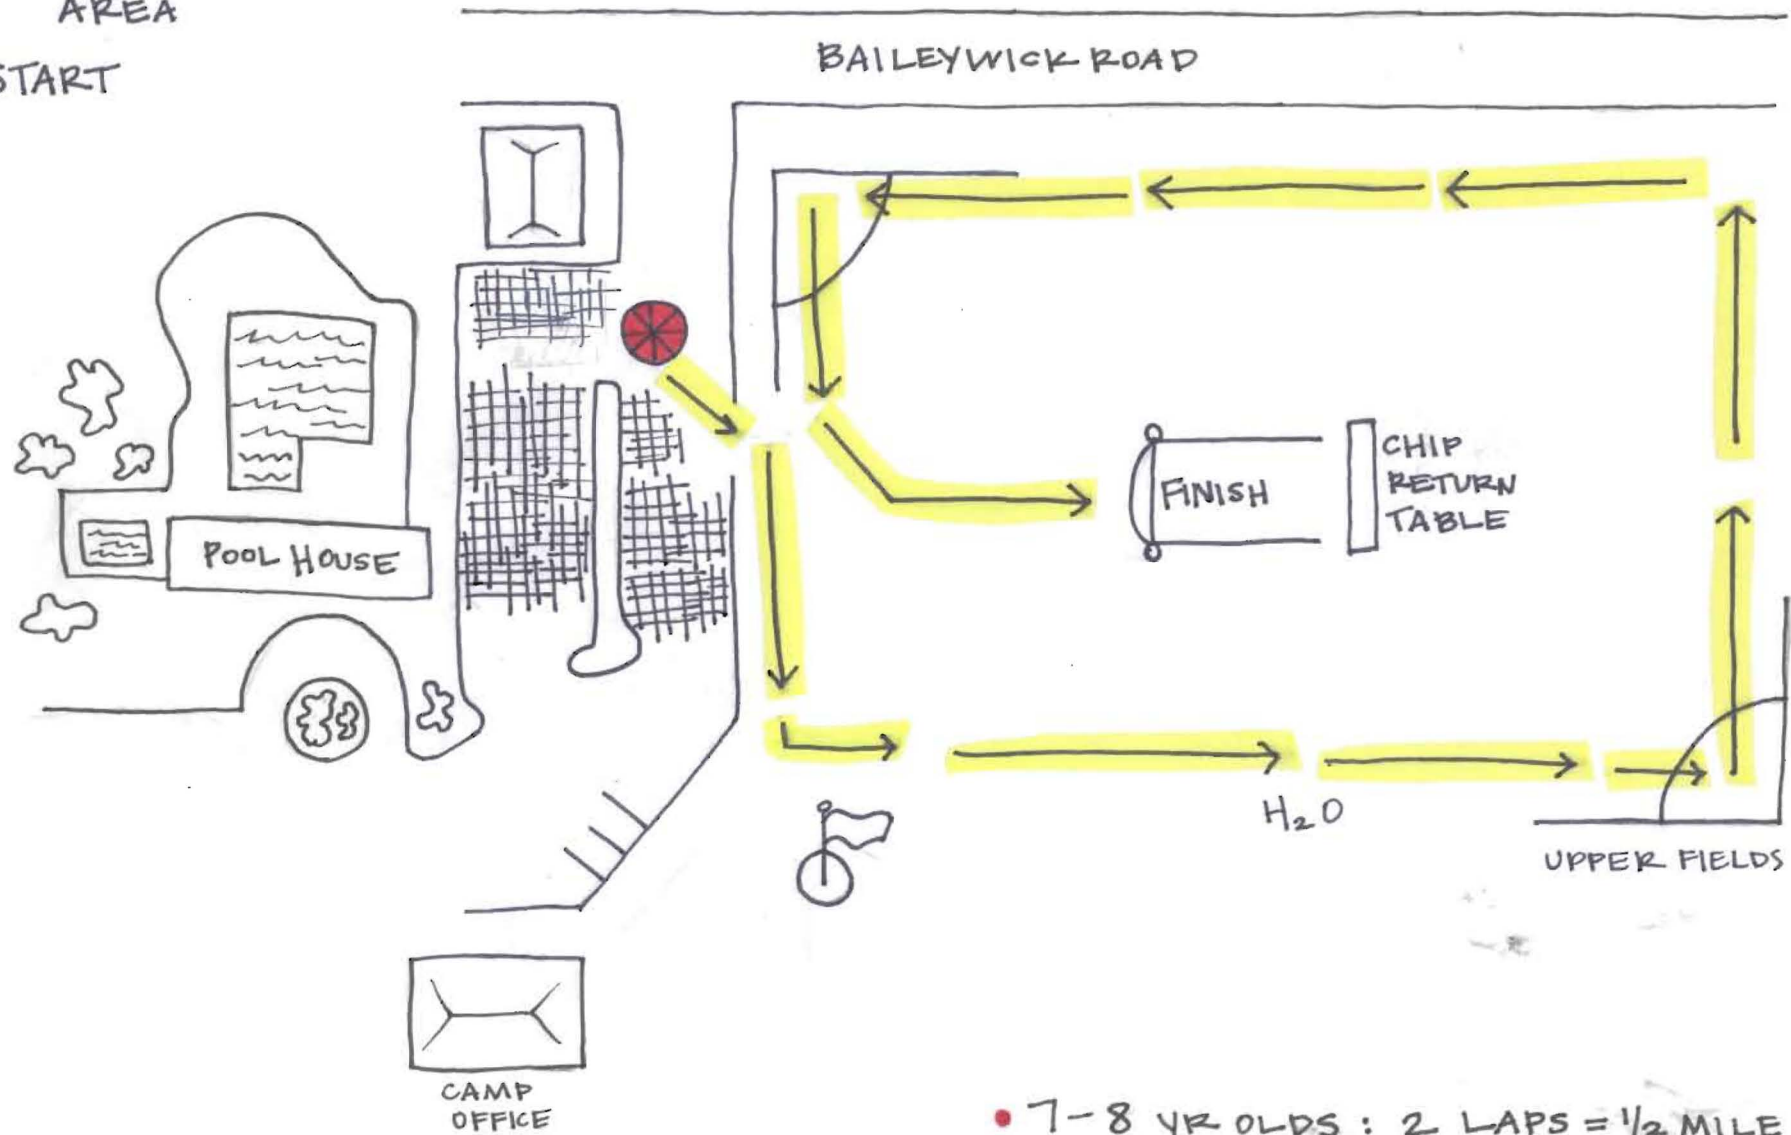

SWIM MAP Finley Frenzy

TRANSITION
AREA

START

- 7-8 YR OLDS : 3 LENGTHS = 75 YDS
- 9-11 YR OLDS : 5 LENGTHS = 125 YDS
- 12-14 YR OLDS : 7 LENGTHS = 175 YDS

BIKE MAP FINLEY FRENZY

TRANSITION
AREA

↪ TURN AROUND

START/FINISH

RUN MAP Finley Frenzy

TRANSITION
AREA

● START

- 7-8 YR OLDS : 2 LAPS = 1/2 MILE
- 9-11 YR OLDS : 3 LAPS = 3/4 MILE
- 12-14 YR OLDS : 4 LAPS = 1 MILE