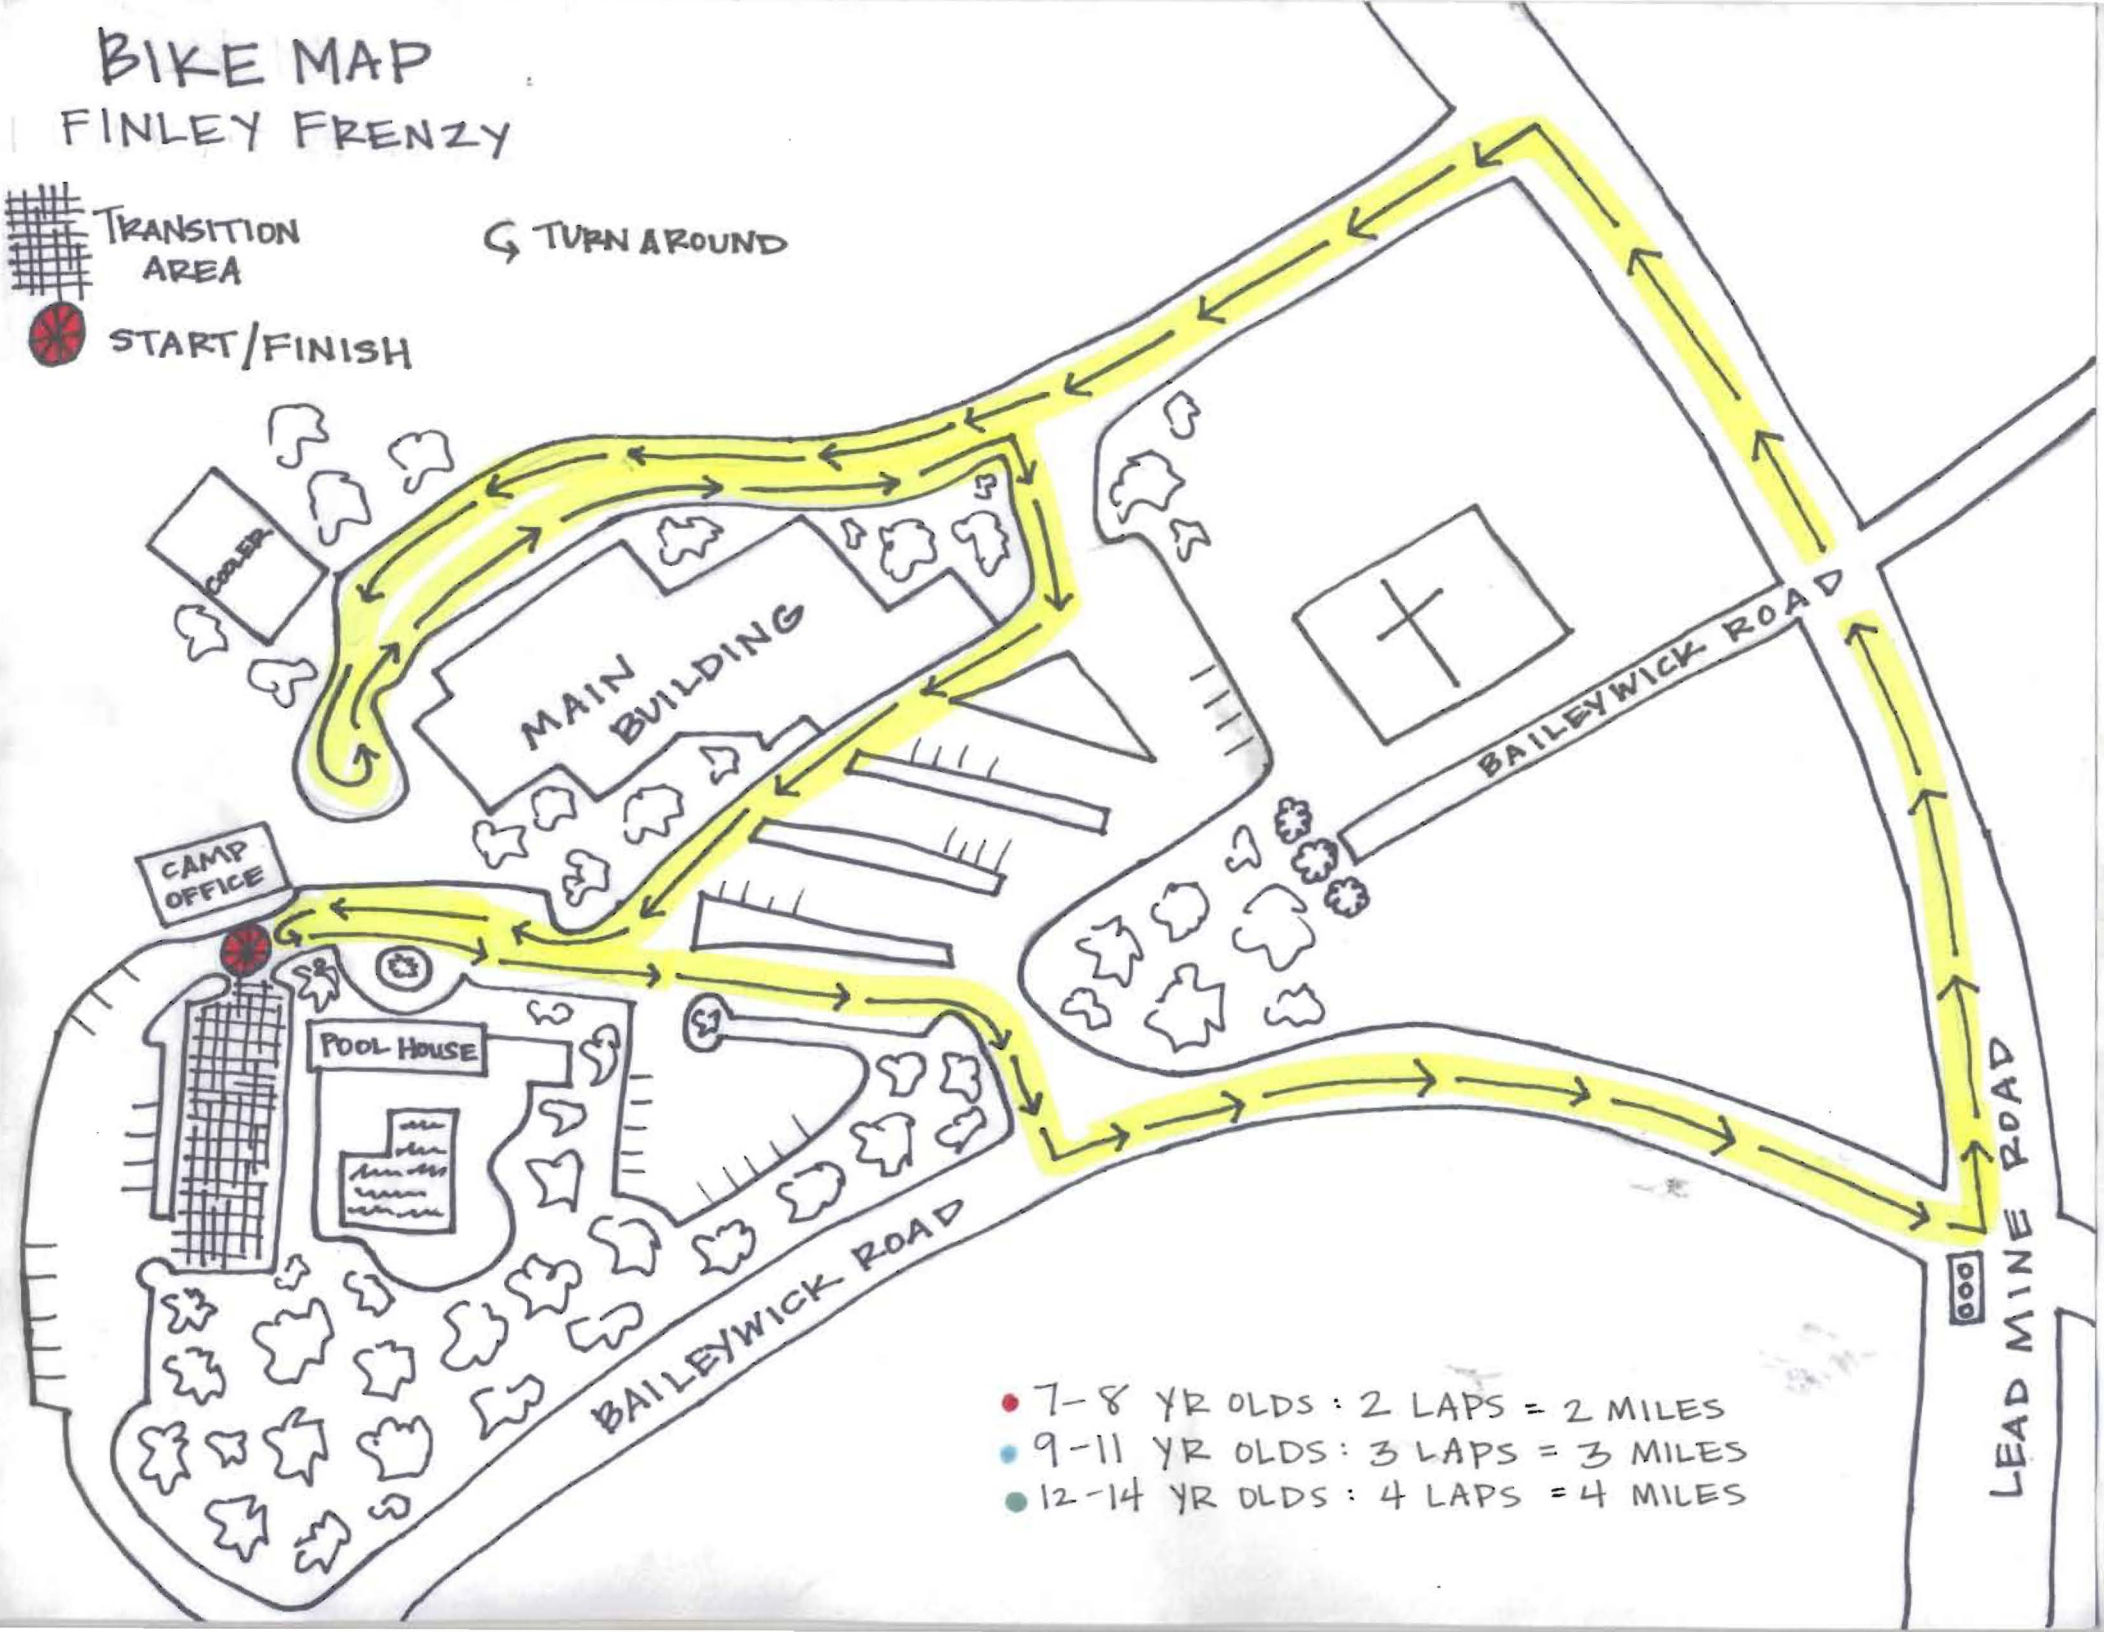

SWIM MAP Finley Frenzy

TRANSITION
AREA

START

- 7-8 YR OLDS : 3 LENGTHS = 75 YDS
- 9-11 YR OLDS : 5 LENGTHS = 125 YDS
- 12-14 YR OLDS : 7 LENGTHS = 175 YDS

BIKE MAP FINLEY FRENZY

TRANSITION
AREA

↪ TURN AROUND

START/FINISH

RUN MAP Finley Frenzy

TRANSITION
AREA

● START

- 7-8 YR OLDS : 2 LAPS = 1/2 MILE
- 9-11 YR OLDS : 3 LAPS = 3/4 MILE
- 12-14 YR OLDS : 4 LAPS = 1 MILE